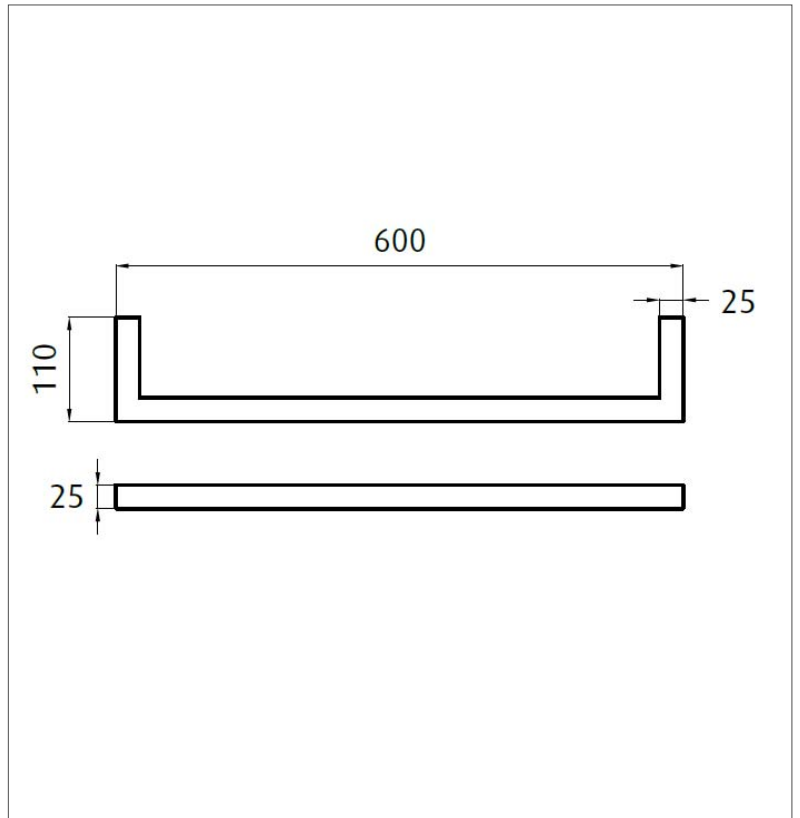

Single rail - 600mm ROUND

Product code : HLF6011R

600(w) x 25(h) x 110(d) mm

Features:

Easy to install • Unique optional installation system for added strength
Right-hand side hardwired only • 12V power design allows for installation almost
anywhere in your bathroom.

Note: Manufacturing tolerances could cause variances of ± 5 mm.

Additional Information

- 14 watts
- 12Volts, 50Hz
- This rail should be installed in a landscape direction one on top of the other